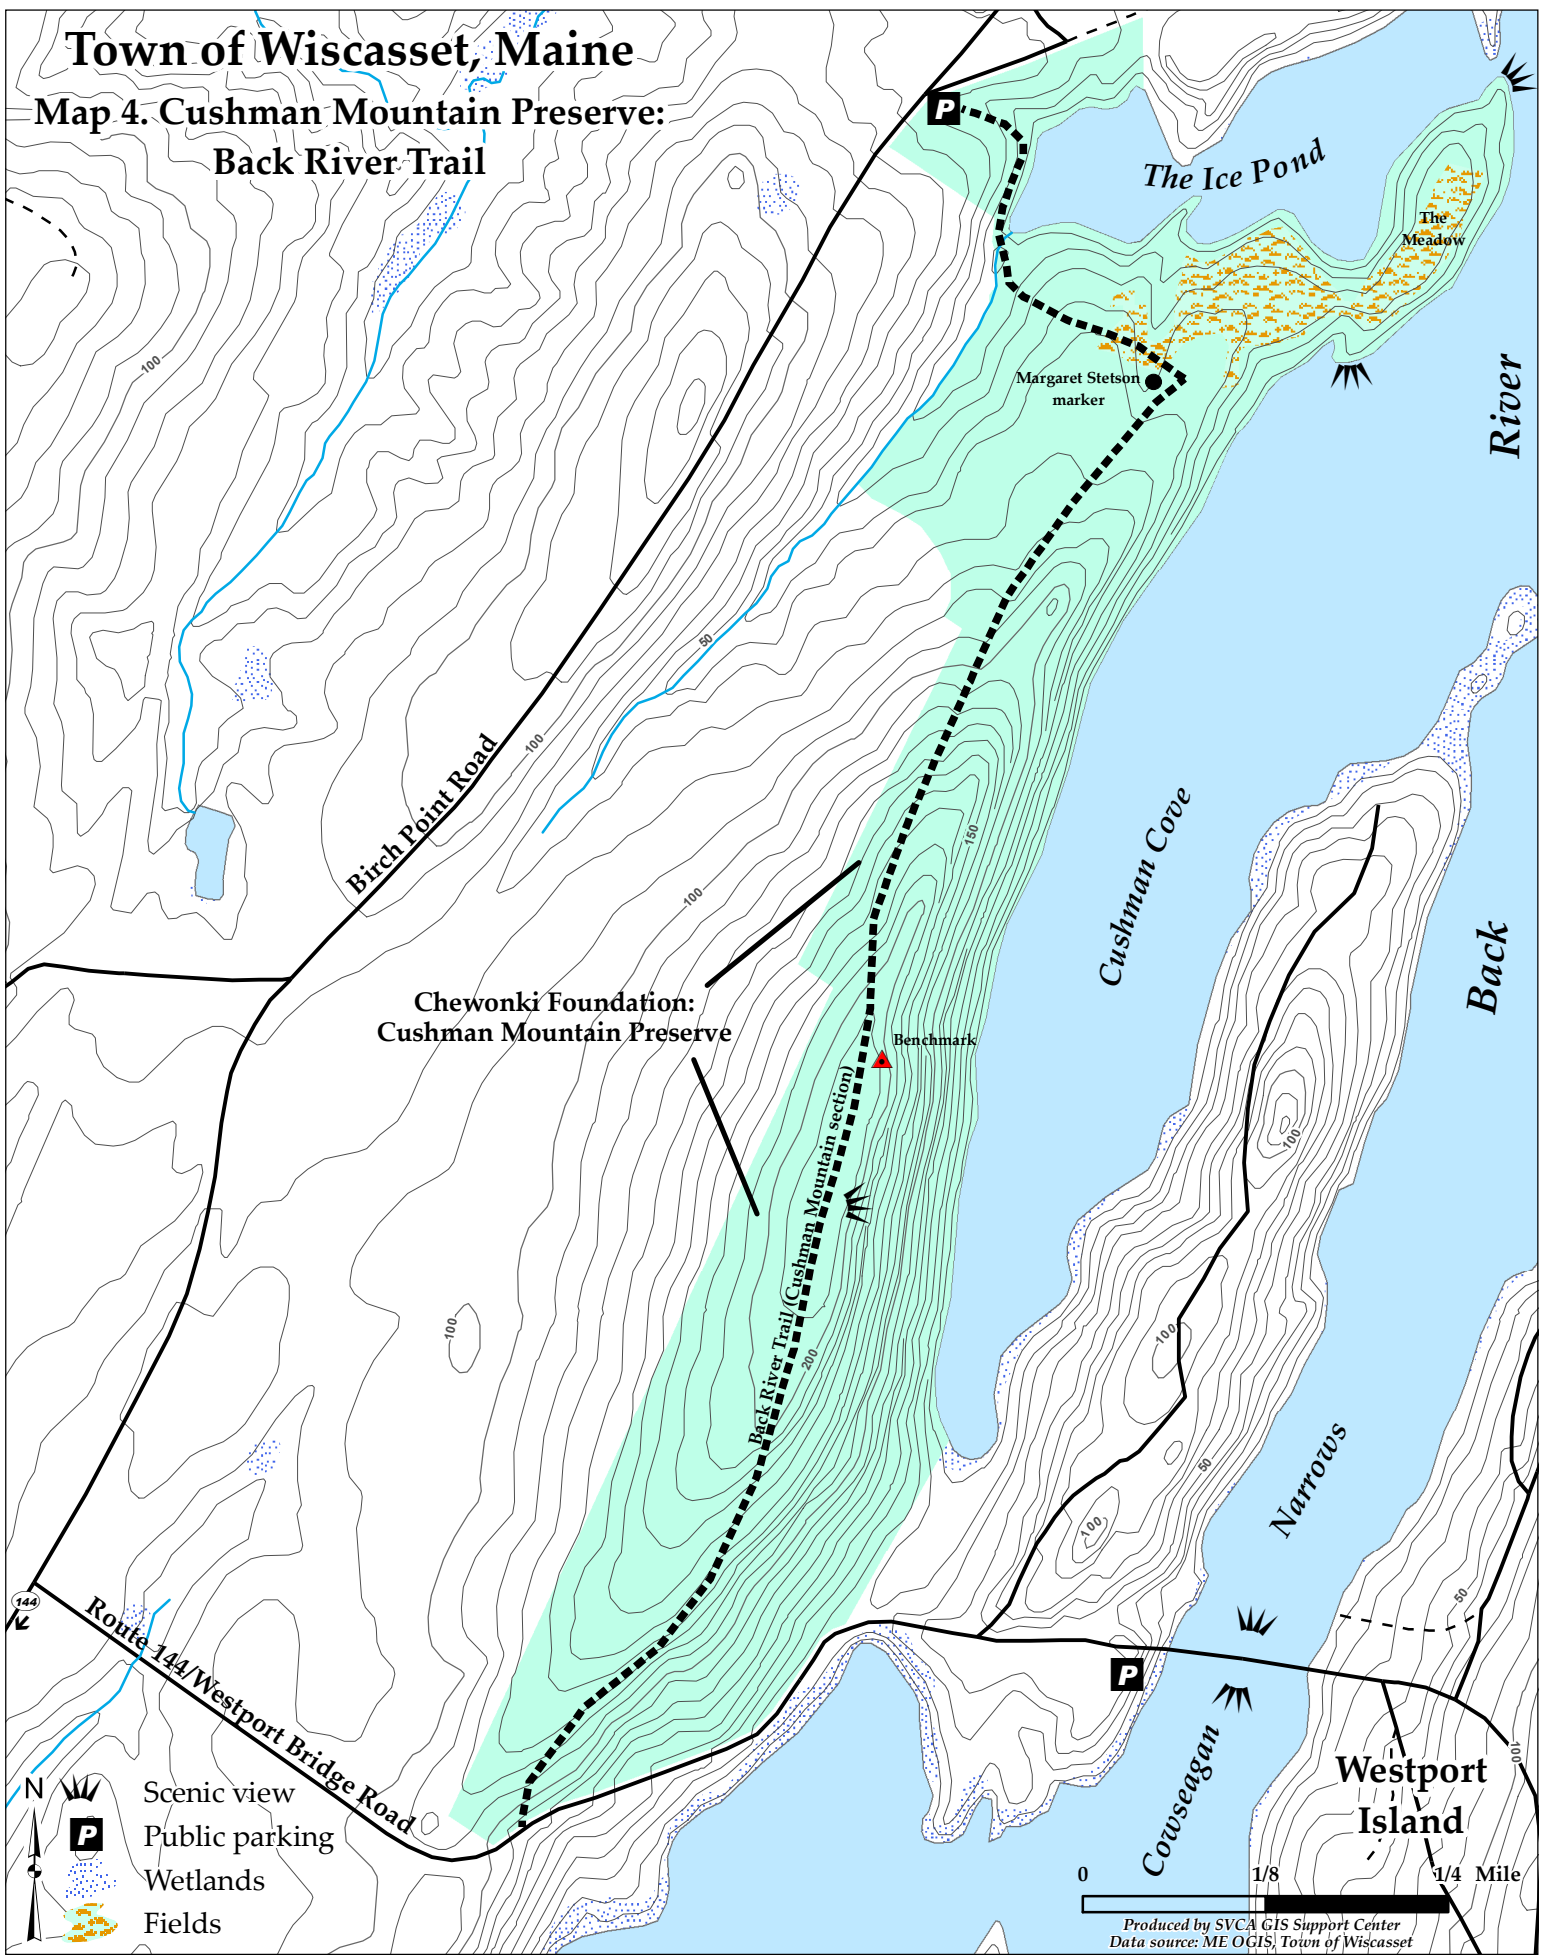

Town of Wiscasset, Maine

Map 4. Cushman Mountain Preserve: Back River Trail

- Scenic view
- Public parking
- Wetlands
- Fields

0 1/8 1/4 Mile
Produced by SVCA GIS Support Center
Data source: ME OGIS, Town of Wiscasset