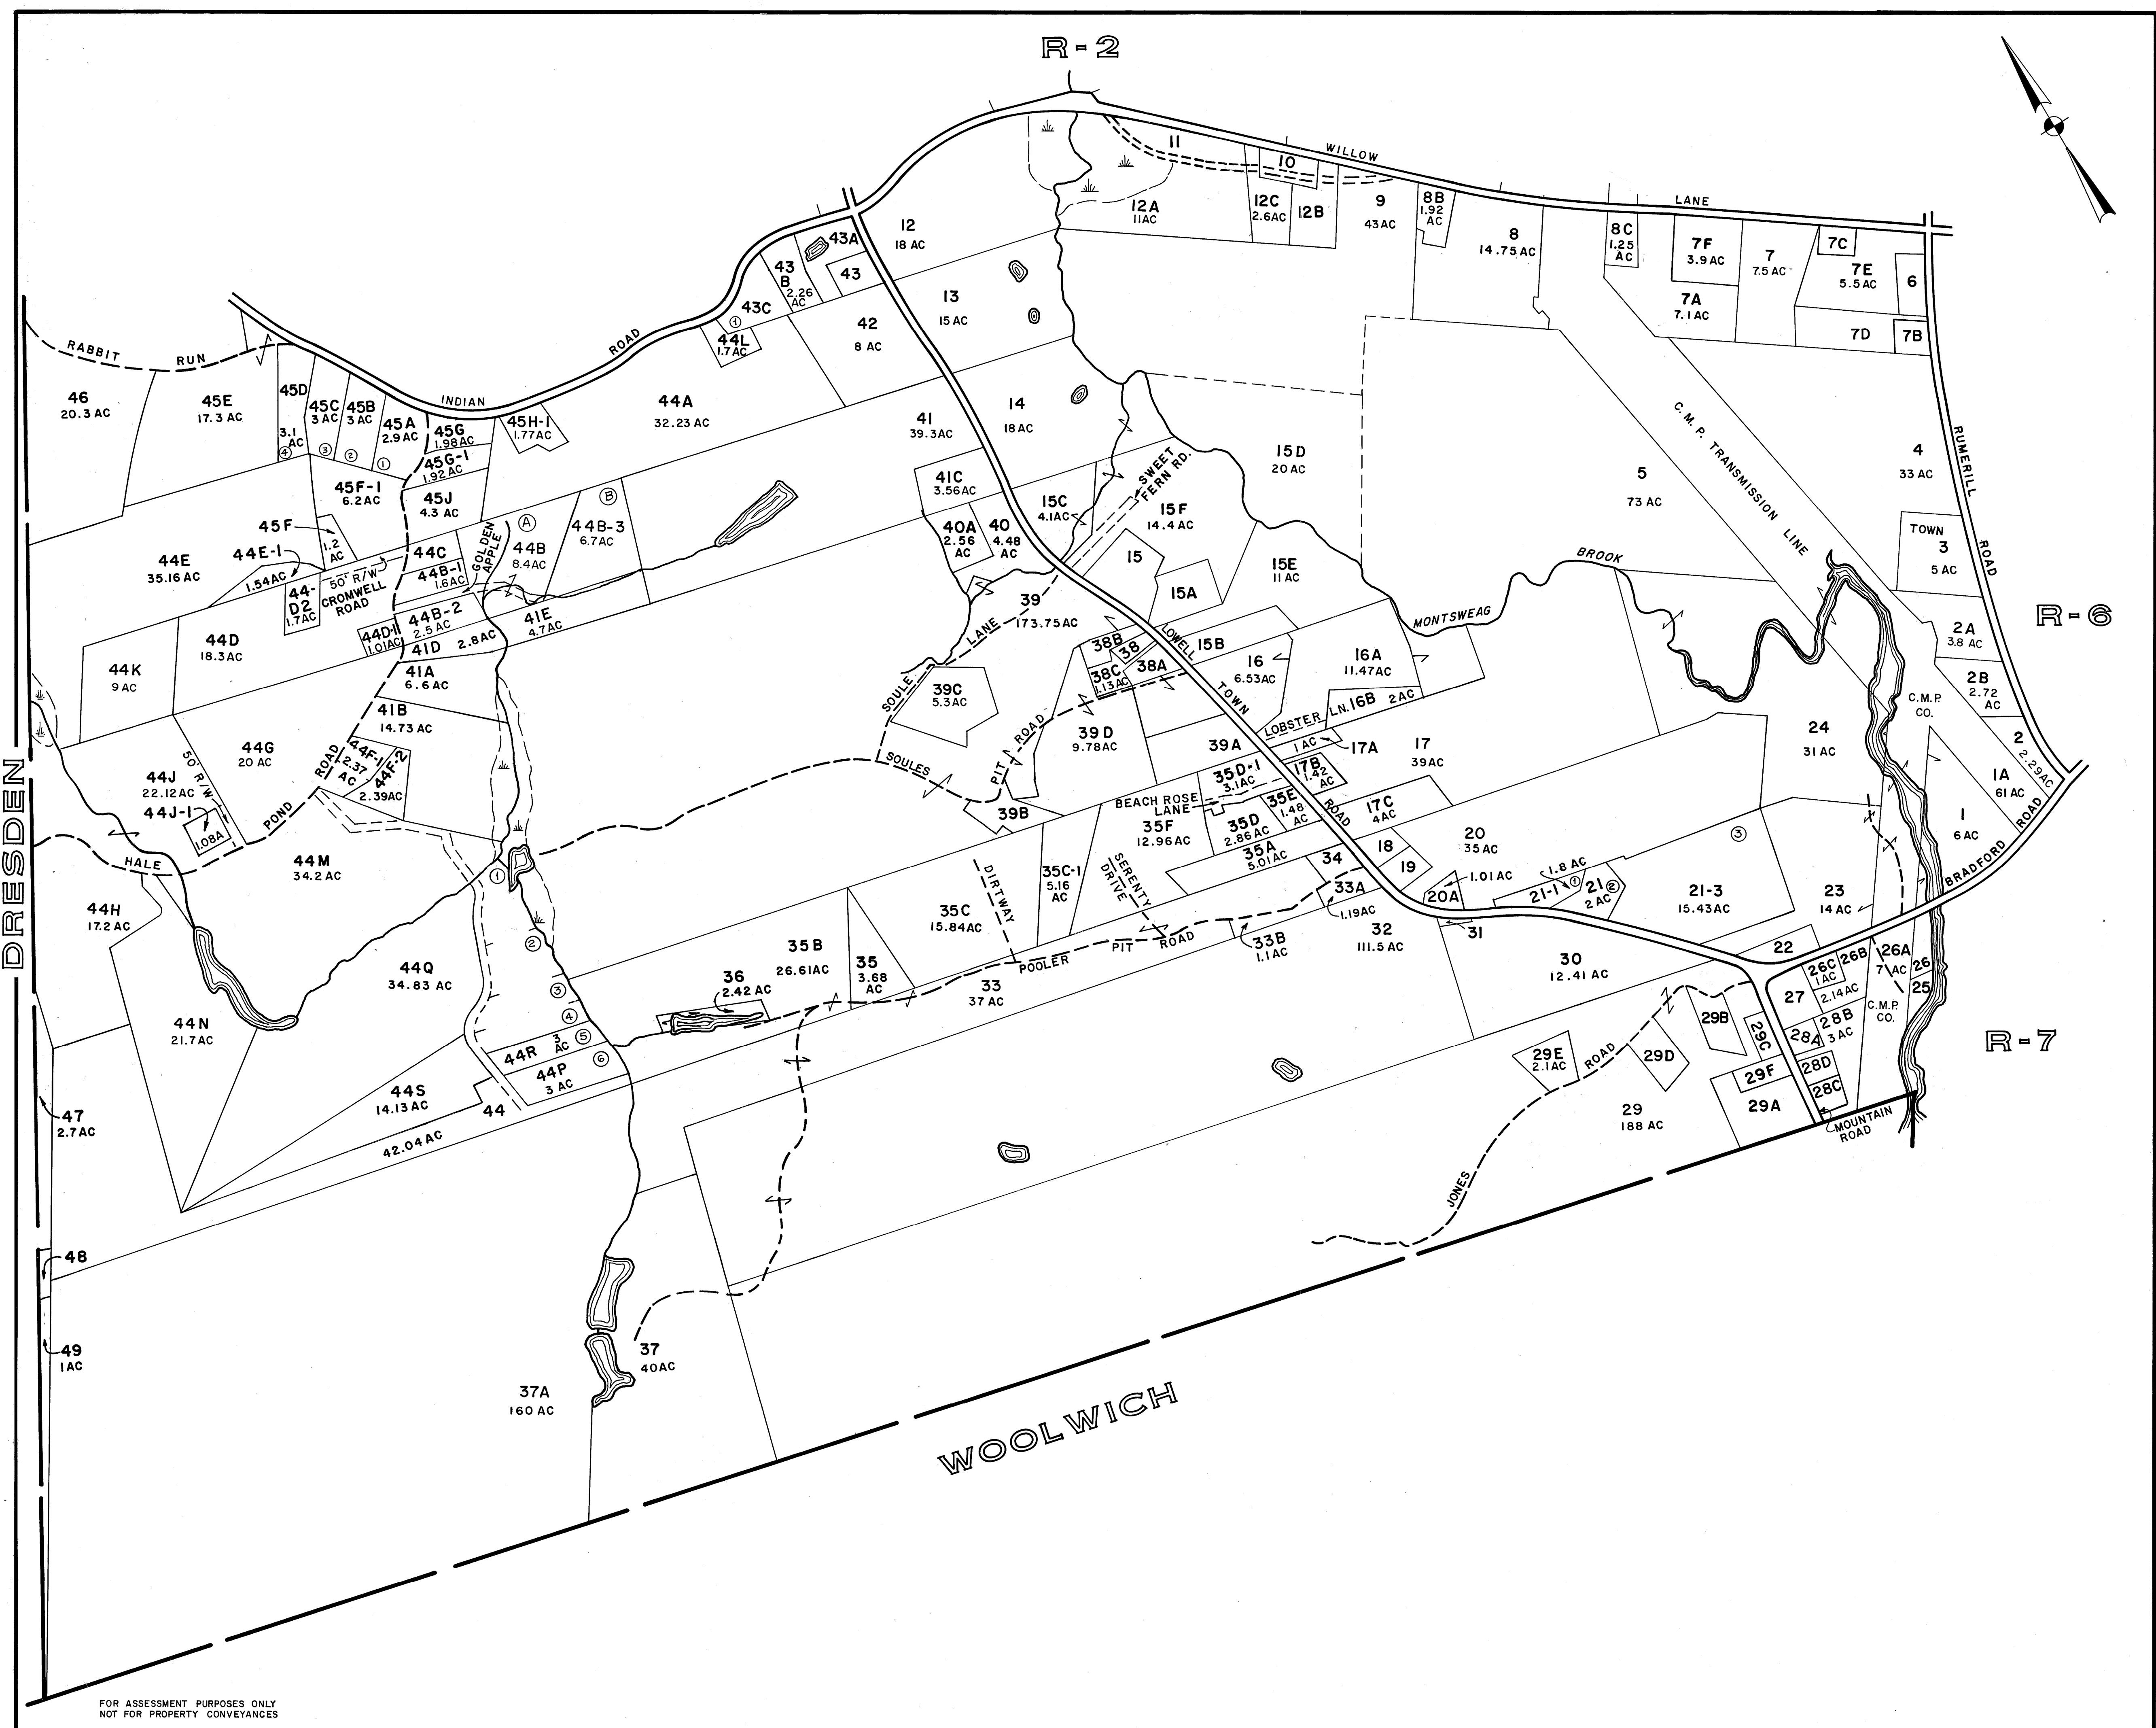

R-2

R-6

R-7

R-1

FOR ASSESSMENT PURPOSES ONLY
NOT FOR PROPERTY CONVEYANCES

JOHN E. O'DONNELL & ASSOCIATES
AUBURN, MAINE
1973

PROPERTY MAP
WISCASSET, MAINE

SCALE IN FEET
0 500 1000